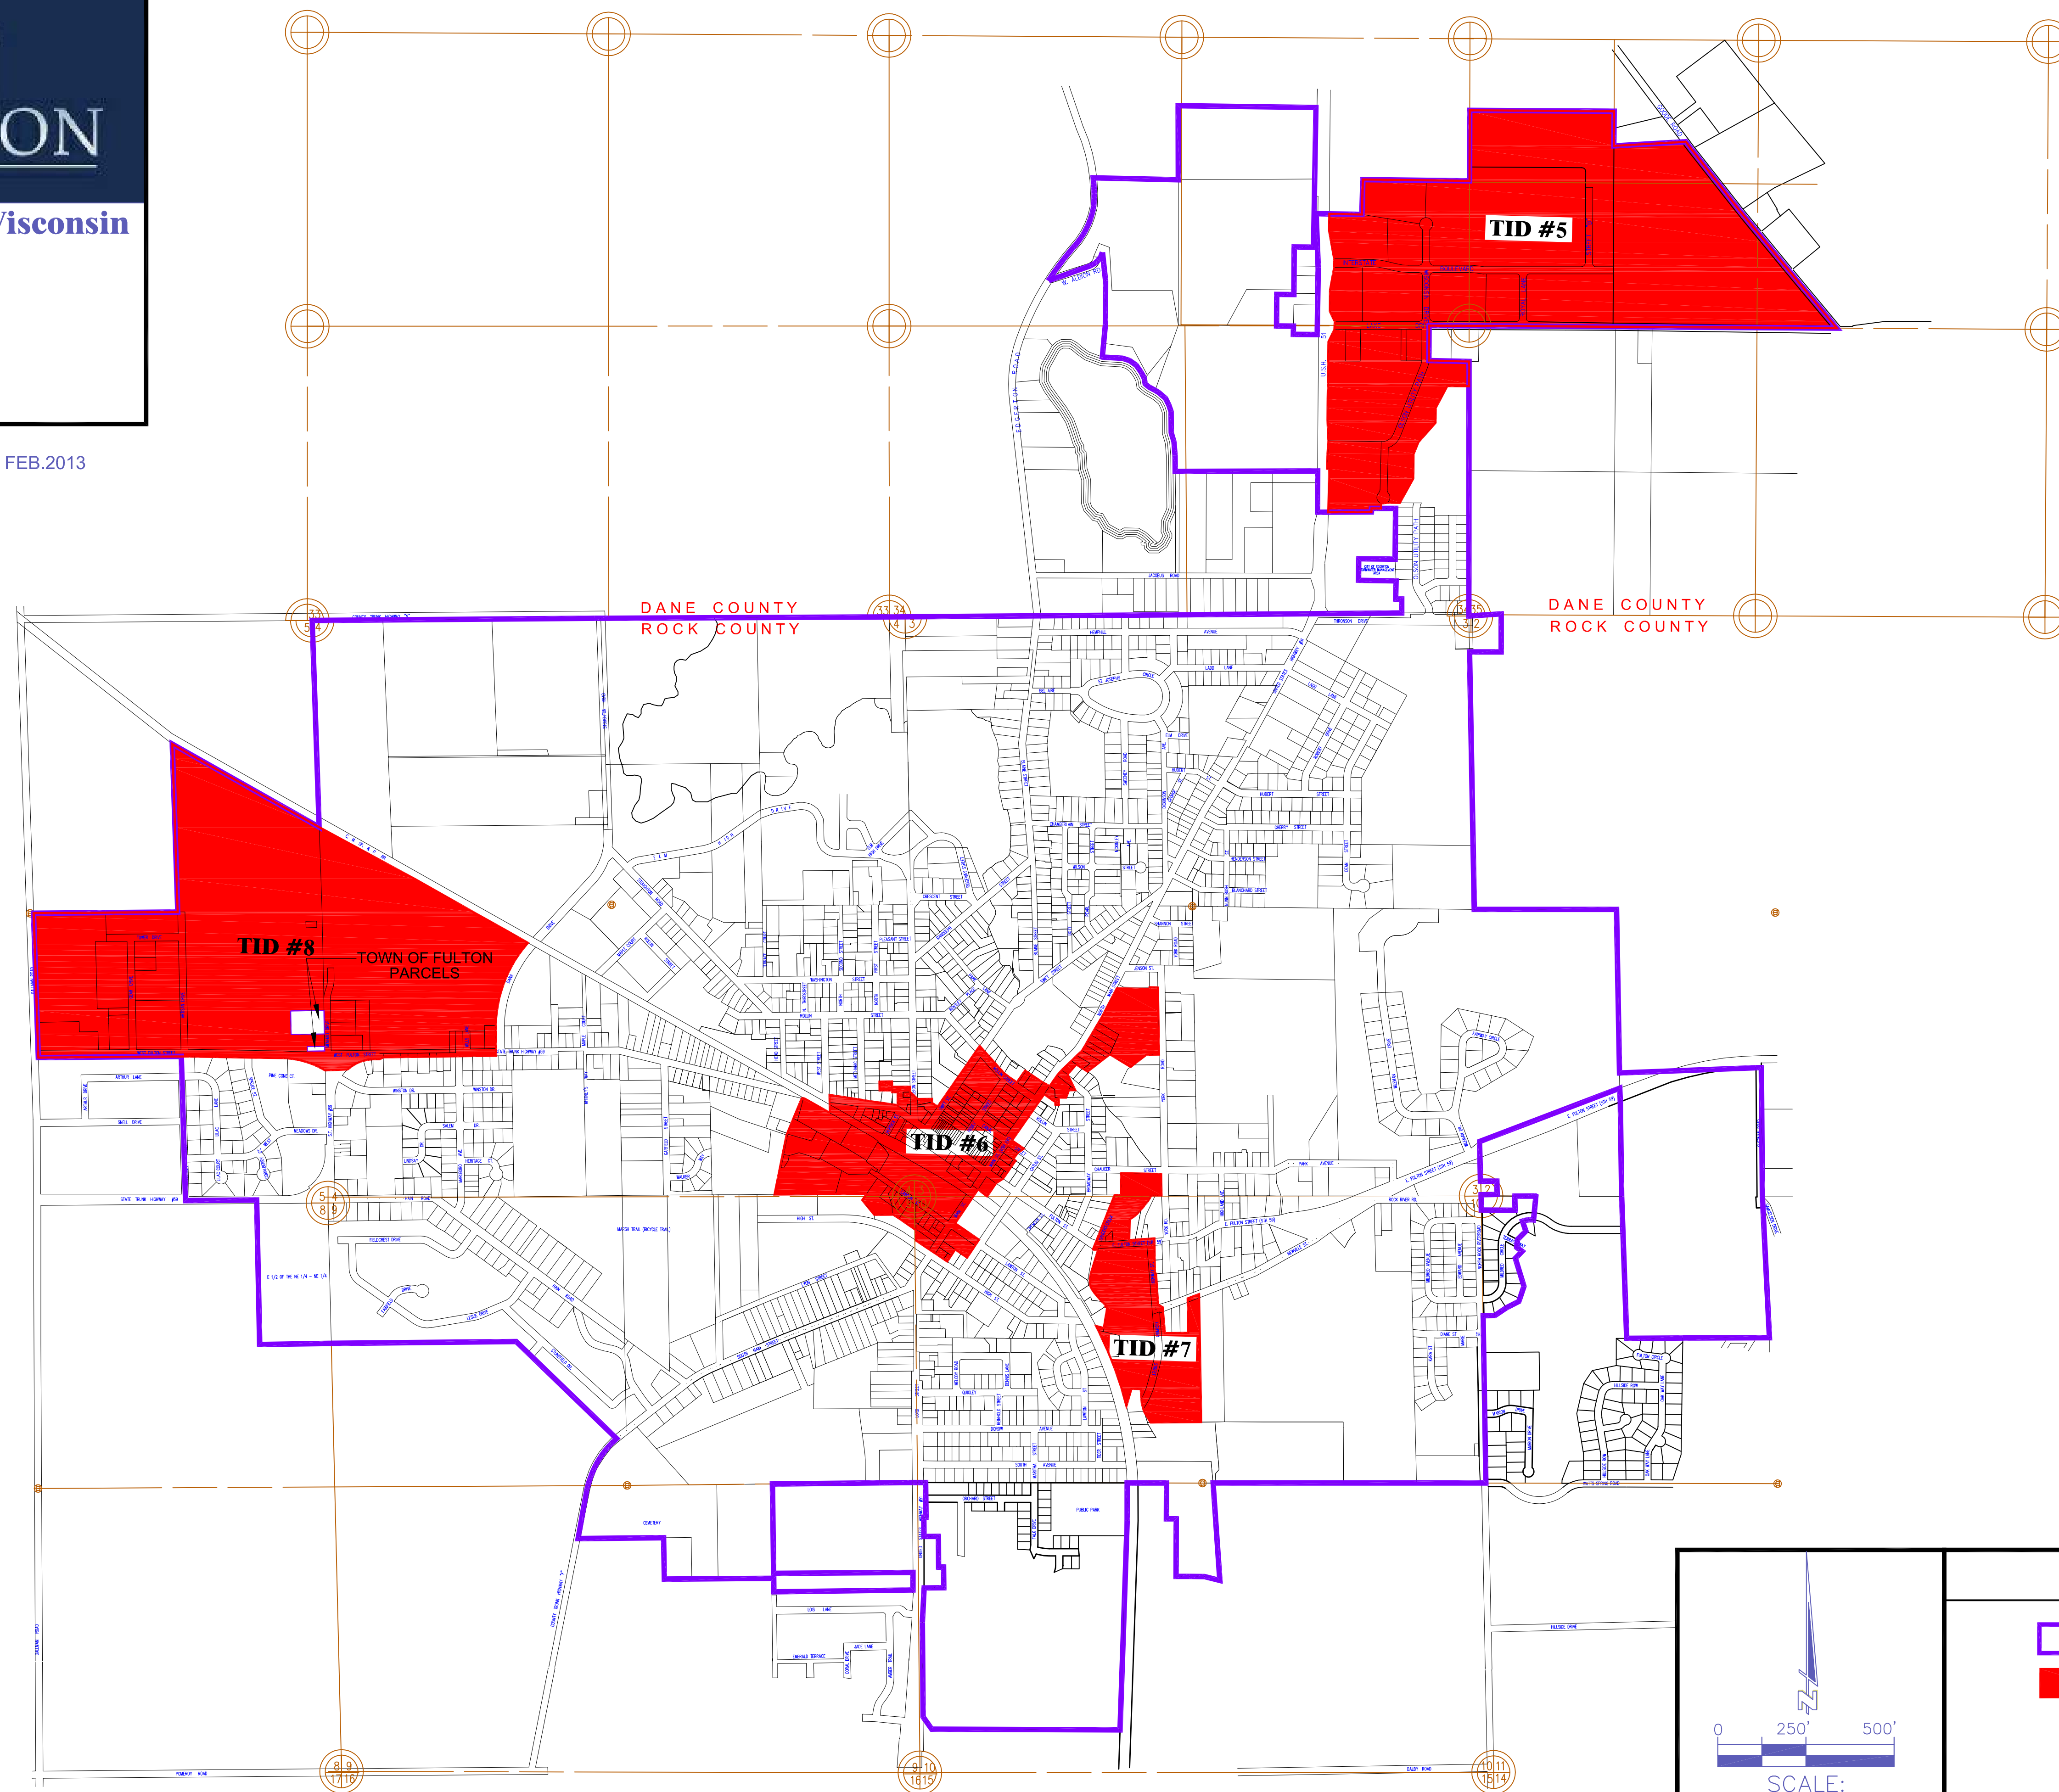

Dane & Rock County, Wisconsin

TID MAP 2013

MAP PREPARED BY:
CEDAR CORPORATION, CITY ENGINEER, FEB.2013

LEGEND

-  CITY LIMITS
-  TID BOUNDARY